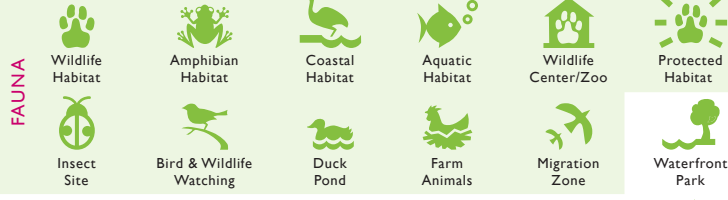

CULTURAL CHARACTER

Get involved at GreenMap.org/join
Icons © Green Map System, Inc. 2008

Think global, map local!
Explore at GreenMap.org
Contact us at: info@greenmap.org