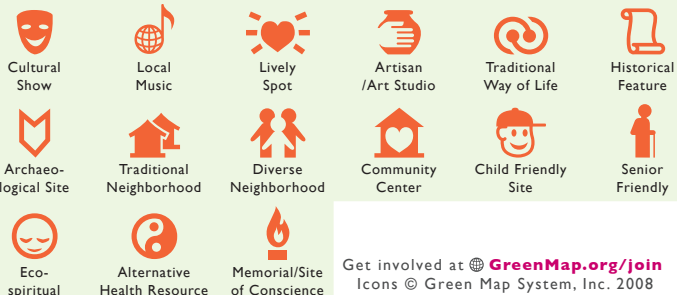

CULTURAL CHARACTER

Get involved at GreenMap.org/join
Icons © Green Map System, Inc. 2008

Think global, map local!
Explore at GreenMap.org
Contact us at: info@greenmap.org