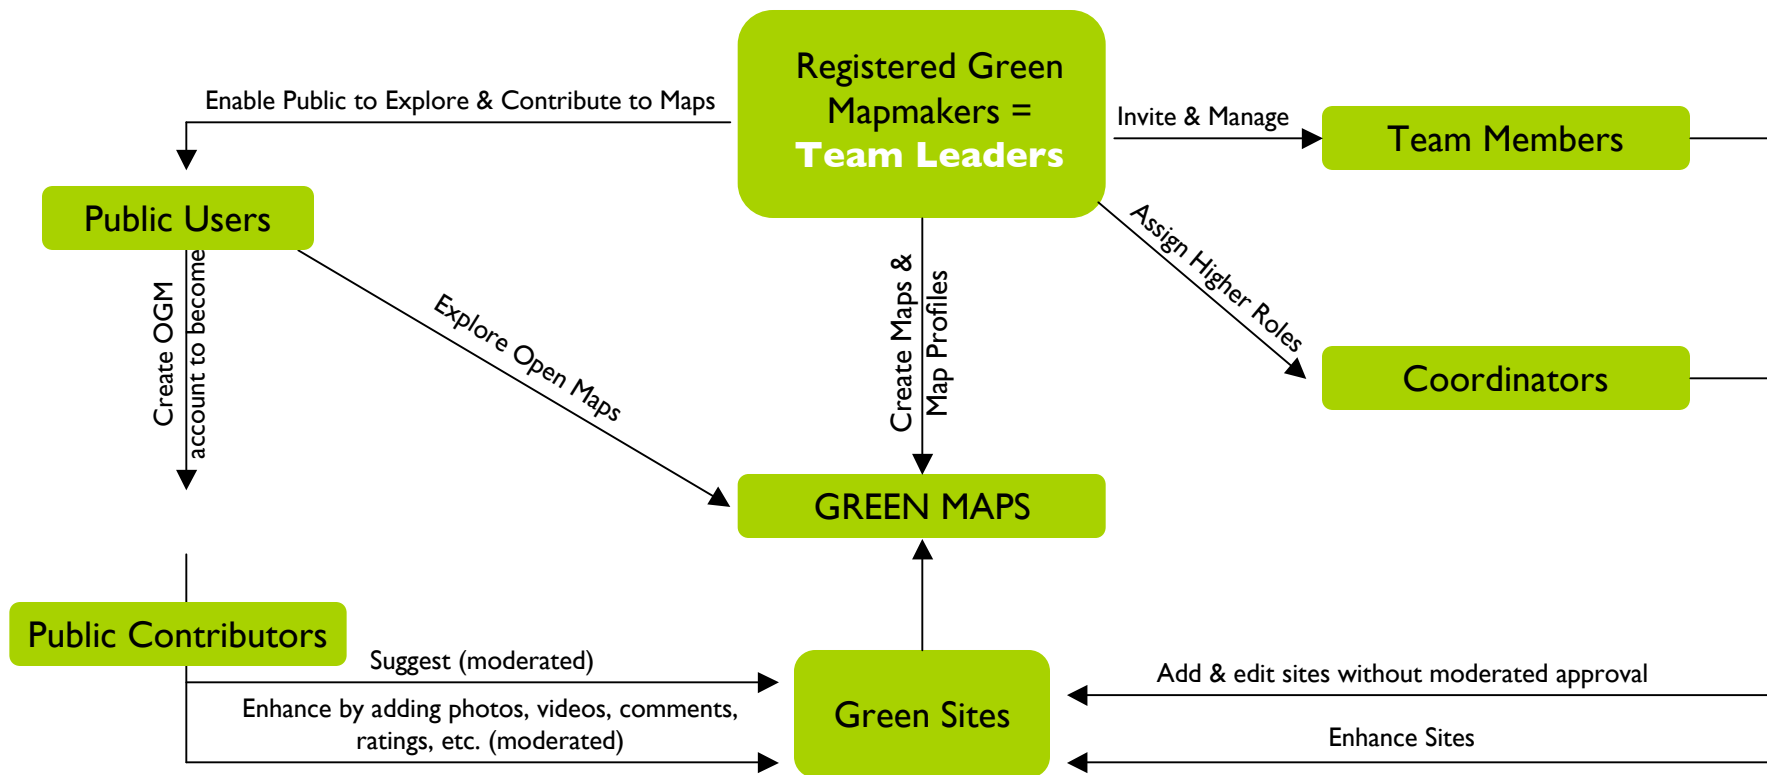

Team Member and Public Interactions on the Open Green Map Platform

Team Member Roles

Team Leaders
Coordinators
Team Members

Make New Maps
Manage Multiple Maps
Invite New Team Members
Assign Team Roles
Moderate Public Site Suggestions
Add New Sites (without approval)
Edit their own sites
Edit others' sites
Enhance Sites
Make Map Widgets
Promote the Map

X		
X		
X	X	
X	X	
X	X	
X	X	X
X	X	X
X	X	
X	X	X
X	X	
X	X	X

Public User
Public Contributor
Map Team Member
Coordinator
Team Leader (Mapmaker)

Suggest new map sites (*)	X	X	X	X	X
Comment on map sites (*)	X	X	X	X	X
Add photos, videos, and docs to a map site	X	X	X	X	X
OGM Login Required		X	X	X	X
Edit own suggested sites		X	X	X	X
OGM Contributions Identified through Account		X	X	X	X
Request to join a map team		X	X	X	X
Members of Map Team			X	X	X
Add Sites without approval to team projects			X	X	X
Promote the Map			X	X	X
Invite New Team Members				X	X
Assign Team Roles				X	X
Moderates suggested sites from all contributors				X	X
Moderates other's comments posted by map				X	X
Make Map Widget				X	X
Updates Map Information & Settings				X	X
Register Mapmaker on GreenMap.org					X
Make a New Map					X
Export Map Data					X
Manage Multiple Maps					X

**only applicable on open or moderated maps*

Map Types

	<i>Open</i>	<i>Moderated</i>	<i>Invite Only</i>
Anyone can join team without approval	X		
Public can suggest sites	X	X	
Map must not be in the Private Mode	X	X	
Anyone can request to join team		X	
Users become Team Members by invitation only			X
Only Team Members can Suggest Sites			X

Tutorial Color Coding

- Roles, throughout tutorial
 - Public Users & Public Contributors
 - Team Leaders
 - Coordinators
 - Team Members
- Labels on OGM Website referenced in Tutorial, examples:
 - Map Types:
 - Open
 - Moderated
 - Public
 - Button: Invite New Members